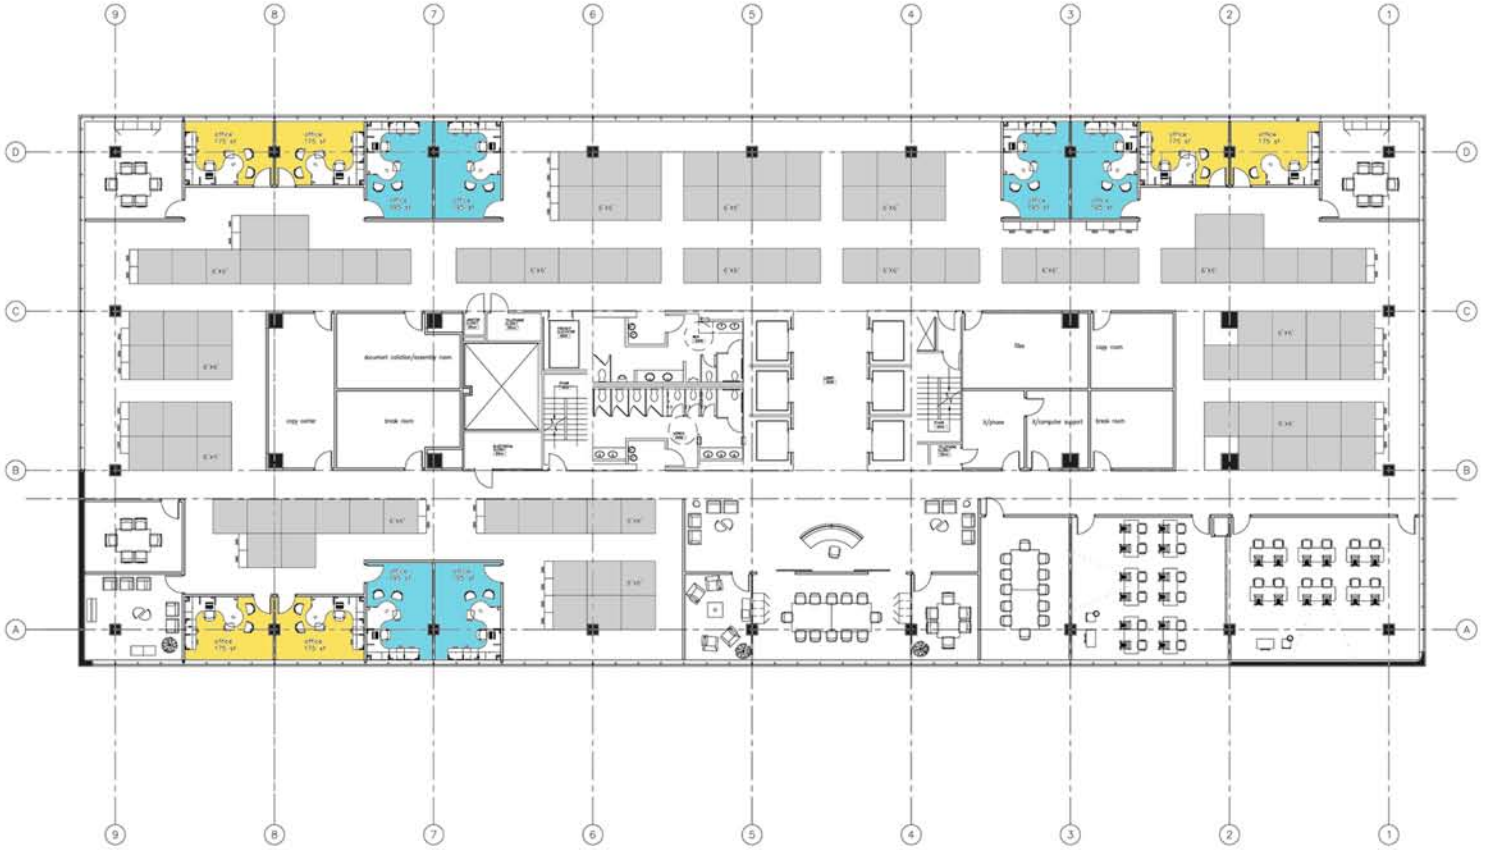

office

test fit

22,000 sf test fit for potential lease.

office

Office relocation and new corridor studies for level one 200 South College Street in Charlotte, NC.

test fit

j robert bazemore inc
1532 clayton drive
charlotte nc 28203