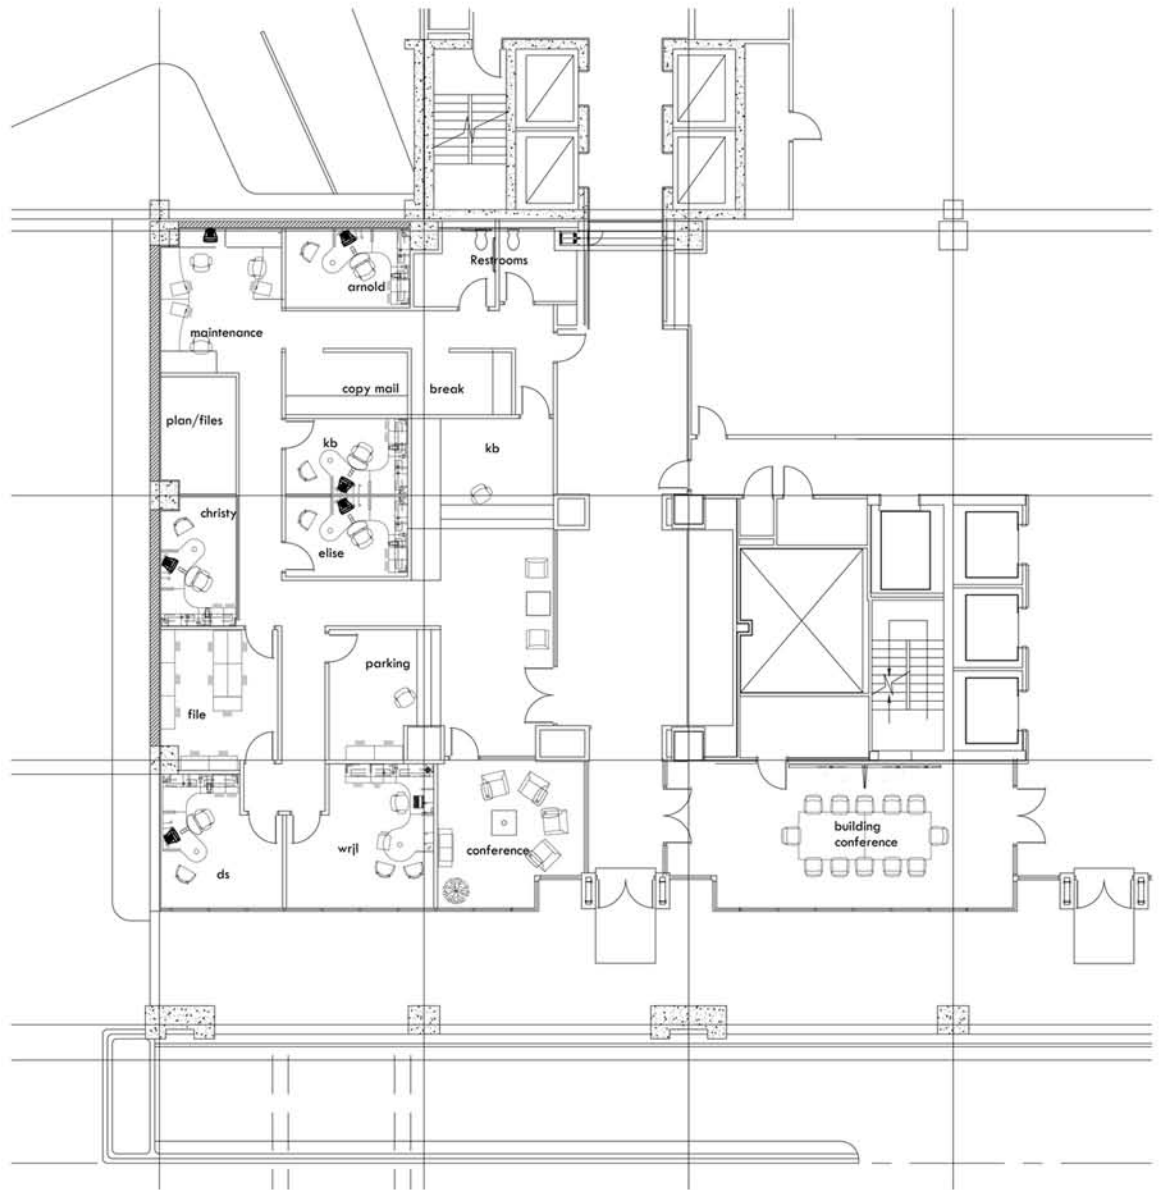

office

test fit

22,000 sf test fit for potential lease.

office

Office relocation and new corridor studies for level one 200 South College Street in Charlotte, NC.

test fit

j robert bazemore inc
1532 clayton drive
charlotte nc 28203